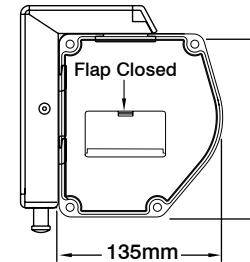

Specification For Grandview Large Smart Screen

Features:

- IR remote control with fine adjustments buttons. External IR cable provided.
- 12V trigger using 2.5mm output to screen and 3.5mm on projector end.
- Cable for dry contact integration provided.
- RS232 interface possible but requires additional accessory.
- Manual override switch at base of the casing.
- White Aluminium Designer Casing.
- Plana R front projection fabric with 50mm black side borders.
- Easy limit setting adjustment.
- Universal Mounting system - "snap in" brackets can be positioned at any point along the casing.

Product Code	Aspect Ratio	Diagonal Size (inches)	Image Size w x h (mm)	Casing Length (mm)	Dropper bar (mm)	Shipping Size w x h x d (mm)	Net Weight (kg)	Top Black Leader (mm)	GV HideAway
GRSA150V	4:3	150"	3050 x 2285	3350	3150	3750 x 215 x 215	29	80	HER30HID375
GRSA180V	4:3	180"	3620 x 2715	3920	3720	4330 x 215 x 200	38	80	HER30HID500
GRSA200V	4:3	200"	4020 x 3015	4320	4120	4720 x 215 x 215	49	80	HER30HID500
GRSB120H	16:9	120"	2655 x 1495	2955	2760	3220 x 155 x 160	17	600	HER30HID336
GRSB130H	16:9	130"	2880 x 1620	3180	2980	3480 x 210 x 200	30	600	HER30HID336
GRSB140H	16:9	140"	3100 x 1745	3400	3250	3650 x 155 x 160	32	600	HER30HID375
GRSB150H	16:9	150"	3320 x 1865	3620	3420	4020 x 215 x 215	34	600	HER30HID375
GRSB160H	16:9	160"	3545 x 2000	3845	3695	4330 x 200 x 200	36	600	HER30HID500