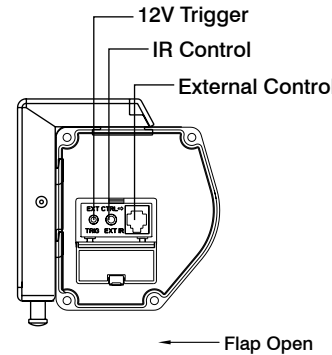

Specification For Grandview Large Smart Screen

Features:

- IR remote control with fine adjustments buttons. External IR cable provided.
- 12V trigger using 2.5mm output to screen and 3.5mm on projector end.
- Cable for dry contact integration provided.
- RS232 interface possible but requires additional accessory.
- Manual override switch at base of the casing.
- White Aluminium Designer Casing.
- Plana R front projection fabric with 50mm black side borders.
- Easy limit setting adjustment.
- Universal Mounting system - "snap in" brackets can be positioned at any point along the casing.

Product Code	Aspect Ratio	Diagonal Size (inches)	Image Size w x h (mm)	Casing Length (mm)	Dropper bar (mm)	Shipping Size w x h x d (mm)	Net Weight (kg)	Top Black Leader (mm)	GV HideAway
GRSA150V	4:3	150"	3050 x 2285	3350	3150	3750 x 215 x 215	29	80	HER30HID375
GRSA180V	4:3	180"	3620 x 2715	3920	3720	4330 x 215 x 200	38	80	HER30HID500
GRSA200V	4:3	200"	4020 x 3015	4320	4120	4720 x 215 x 215	49	80	HER30HID500
GRSB120H	16:9	120"	2655 x 1495	2955	2760	3220 x 155 x 160	17	600	HER30HID336
GRSB130H	16:9	130"	2880 x 1620	3180	2980	3480 x 210 x 200	30	600	HER30HID336
GRSB140H	16:9	140"	3100 x 1745	3400	3250	3650 x 155 x 160	32	600	HER30HID375
GRSB150H	16:9	150"	3320 x 1865	3620	3420	4020 x 215 x 215	34	600	HER30HID375
GRSB160H	16:9	160"	3545 x 2000	3845	3695	4330 x 200 x 200	36	600	HER30HID500