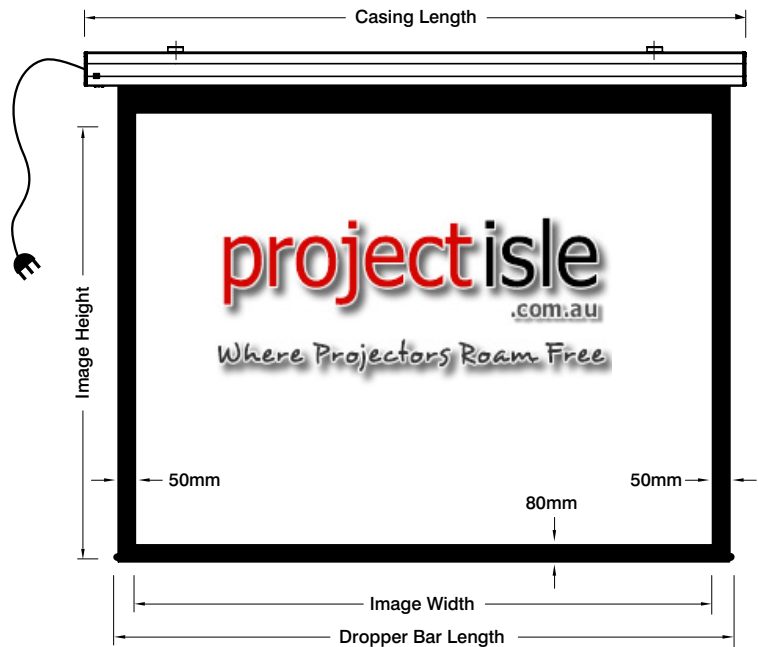

Specification For Grandview Large Smart Screen

Features:

- IR remote control with fine adjustments buttons. External IR cable provided.
- 12V trigger using 2.5mm output to screen and 3.5mm on projector end.
- Cable for dry contact integration provided.
- RS232 interface possible but requires additional accessory.
- Manual override switch at base of the casing.
- White Aluminium Designer Casing.
- Plana R front projection fabric with 50mm black side borders.
- Easy limit setting adjustment.
- Universal Mounting system - "snap in" brackets can be positioned at any point along the casing.

Product Code	Aspect Ratio	Diagonal Size (inches)	Image Size w x h (mm)	Casing Length (mm)	Dropper bar (mm)	Shipping Size w x h x d (mm)	Net Weight (kg)	Top Black Leader (mm)	GV HideAway
GRSA150V	4:3	150"	3050 x 2285	3350	3150	3750 x 215 x 215	29	80	HER30HID375
GRSA180V	4:3	180"	3620 x 2715	3920	3720	4330 x 215 x 200	38	80	HER30HID500
GRSA200V	4:3	200"	4020 x 3015	4320	4120	4720 x 215 x 215	49	80	HER30HID500
GRSB120H	16:9	120"	2655 x 1495	2955	2760	3220 x 155 x 160	17	600	HER30HID336
GRSB130H	16:9	130"	2880 x 1620	3180	2980	3480 x 210 x 200	30	600	HER30HID336
GRSB140H	16:9	140"	3100 x 1745	3400	3250	3650 x 155 x 160	32	600	HER30HID375
GRSB150H	16:9	150"	3320 x 1865	3620	3420	4020 x 215 x 215	34	600	HER30HID375
GRSB160H	16:9	160"	3545 x 2000	3845	3695	4330 x 200 x 200	36	600	HER30HID500